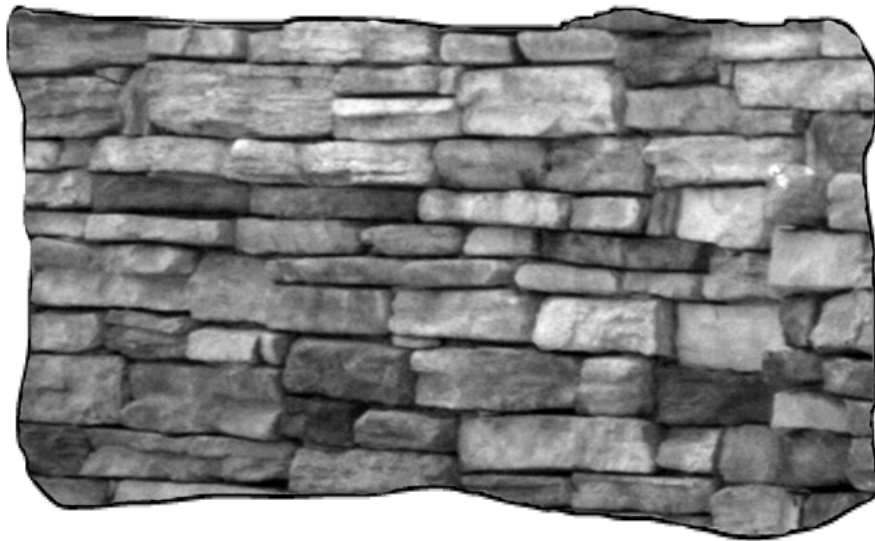

# CANYON LEDGE

by Centurion Stone®

## PATTERN DESCRIPTION AND DIMENSIONS

PATTERN / CODE	TEXTURE	PATTERN OF INSTALLATION	THICKNESS	HEIGHT	WIDTH	REC JOINT
CANYON LEDGE 280	Well worn look of eroded texture.	Install in a horizontal pattern with mortar joint.	1 1/2" to 3"	2" to 4"	4" to 18"	3/4"

### COLOR/STYLE

Name	Product Number
Brown Canyon Ledge	#28020025
Pennsylvania Canyon Ledge	# 28080025
English Canyon Ledge	#28027015
Appalachian Canyon Ledge	#28025015
Southern Wheat Canyon Ledge	#28080125
Kentucky Canyon Ledge	#28026015