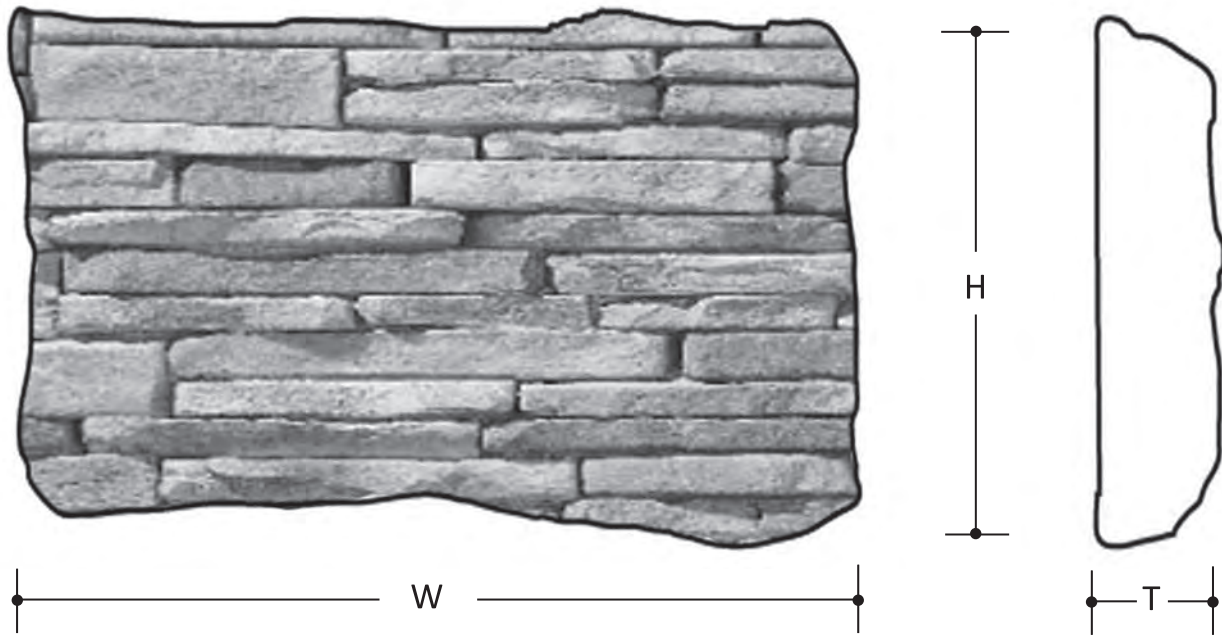

# LEDGE by CENTURION STONE® #150

## PATTERN DESCRIPTIONS AND DIMENSIONS

Pattern	Texture	Installation	T	H	W	Rec Joint
LEDGE	Look of split layered stone. Long dimensional pieces. Narrow style gives edges a pronounced look.	Installed in a stacked design with no joint. Stack as tight as possible.	1.5" to 3"	2" to 4"	4" to 18"	DRystack

Packaging		Weights	
	Sq.Ft.	Skid	Box
Box	11		104
Skid	88	910	
Corners	72	620	68
Sq. Ft.		9.5F - 7.6C	

Color Name	Product Code
APPALACHIAN	150-250-15
ARIZONA	150-724-25
BROWN	150-200-25
BUCKS COUNTY	150-701-25
CALIFORNIA	150-220-25
CHARDONNAY	150-180-65
ENGLISH	150-270-15
GRAY	150-030-45
KENTUCKY	150-260-15
MT. RUNDLE	150-490-70
PENNSYLVANIA	150-800-25
SOUTHERN WHEAT	150-801-25
SUEDE	150-185-65
TEXAS	150-310-10